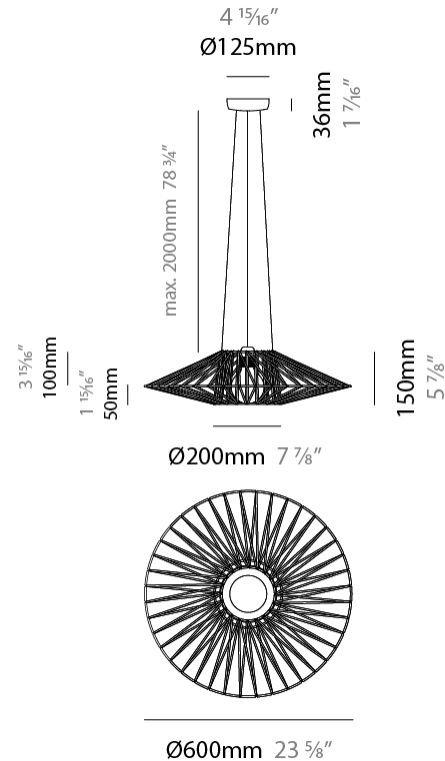

PROJECT	_____
TYPE	_____
SPECIFIER	_____
QUANTITY	_____
DATE	_____

BIMBA SUSPENSION

D111112-

base number   Finish
Options

1. To build a product code in our configurator select the specify button on the base model # product page
2. To build a manual product code on this datasheet choose from the options listed below in blue font and add the suffix to the base model #

GENERAL

Series: Bimba
Partner: Ole
Division: Design
Installation: Suspension
Product Type: Pendant
Mounting Location: Ceiling

PHYSICAL

Shape: Abstract
Diameter (mm): 600
Diameter (in): 23 5/8
Height (mm): 150
Height (in): 5 7/8
Max. Overall Height (mm): 2150
Max. Overall Height (in): 84 5/8
Weight (kg): 4.2
Weight (lbs): 9.26
Fixture Finish: BEI / BLK / BLU / COG / DGN / GRY / MRN / MOC / MUS / OLV / SIL / STN / TER / WHI
Holder Finish: Matte Black
Fixture Material: Fabric Cord / Metal
Primary Material: Fabric - Recycled
Cable Details: 2000mm Cable
Upon Request: Other fabric cord colors available upon request (see downloadable finish chart)

ELECTRICAL

Number of Lamps: 1
Lamp Type: LED Retrofit
Bulb Included: Bulb Not Included
Max. Wattage Per Lamp (W): 15
Lamp Base: E26
Input Voltage (V): 120
Upon Request: 277Vac / GU24

LED

OPTICAL

RATINGS AND CERTIFICATIONS

Certified By: Certified for North American Standards
IP rating: IP20