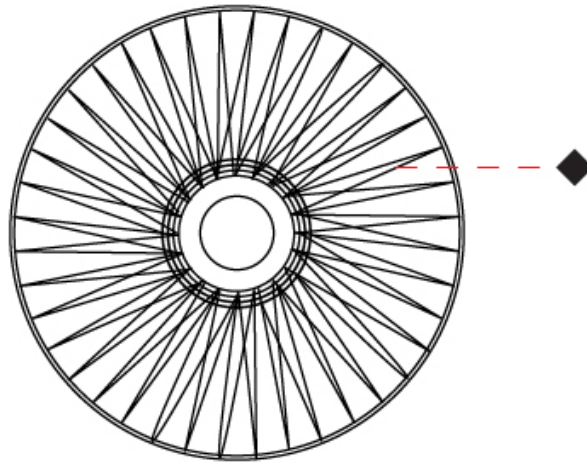

D112042-

PROJECT

TYPE

SPECIFIER

QUANTITY

DATE

D